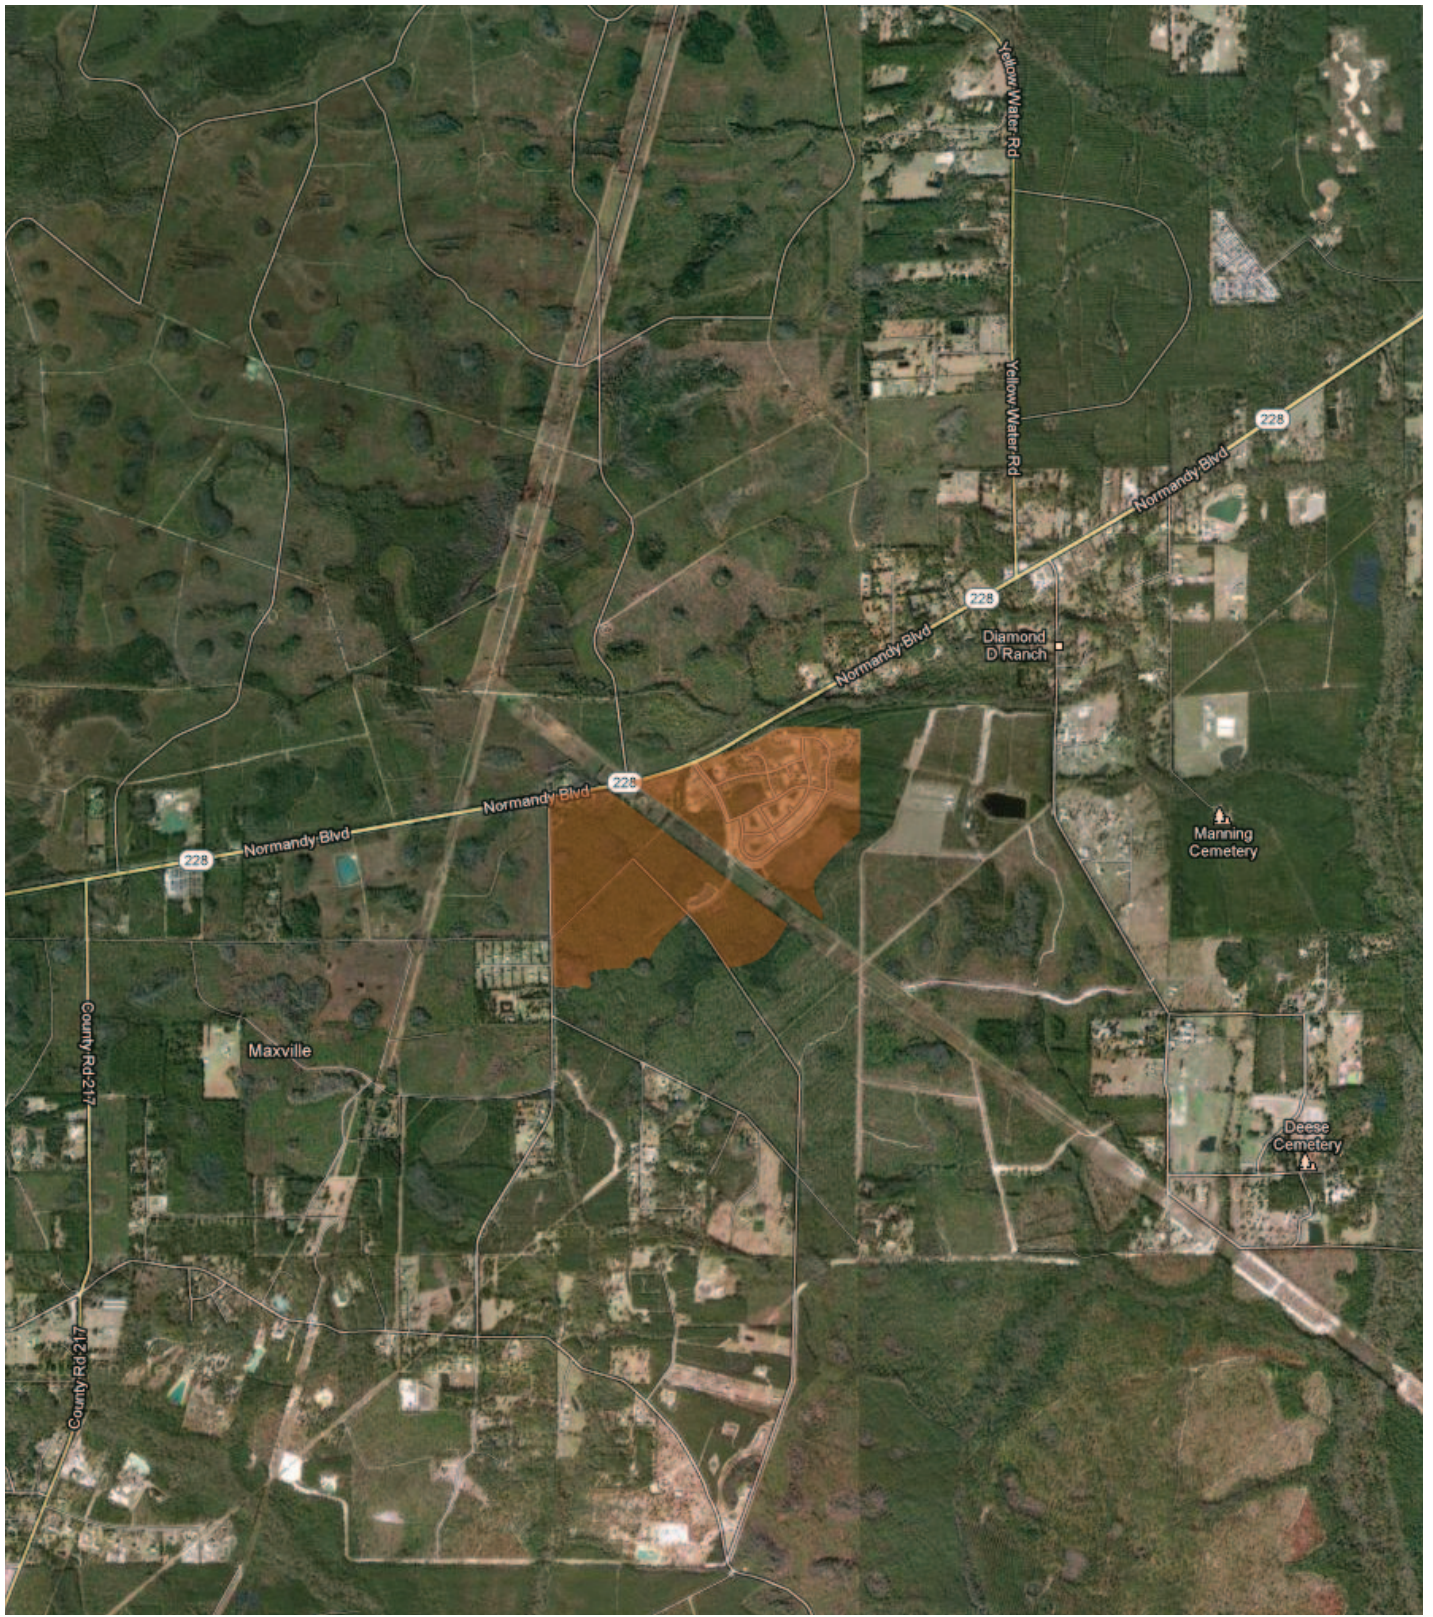

LOCAL AERIAL

WINCHESTER
FOREST