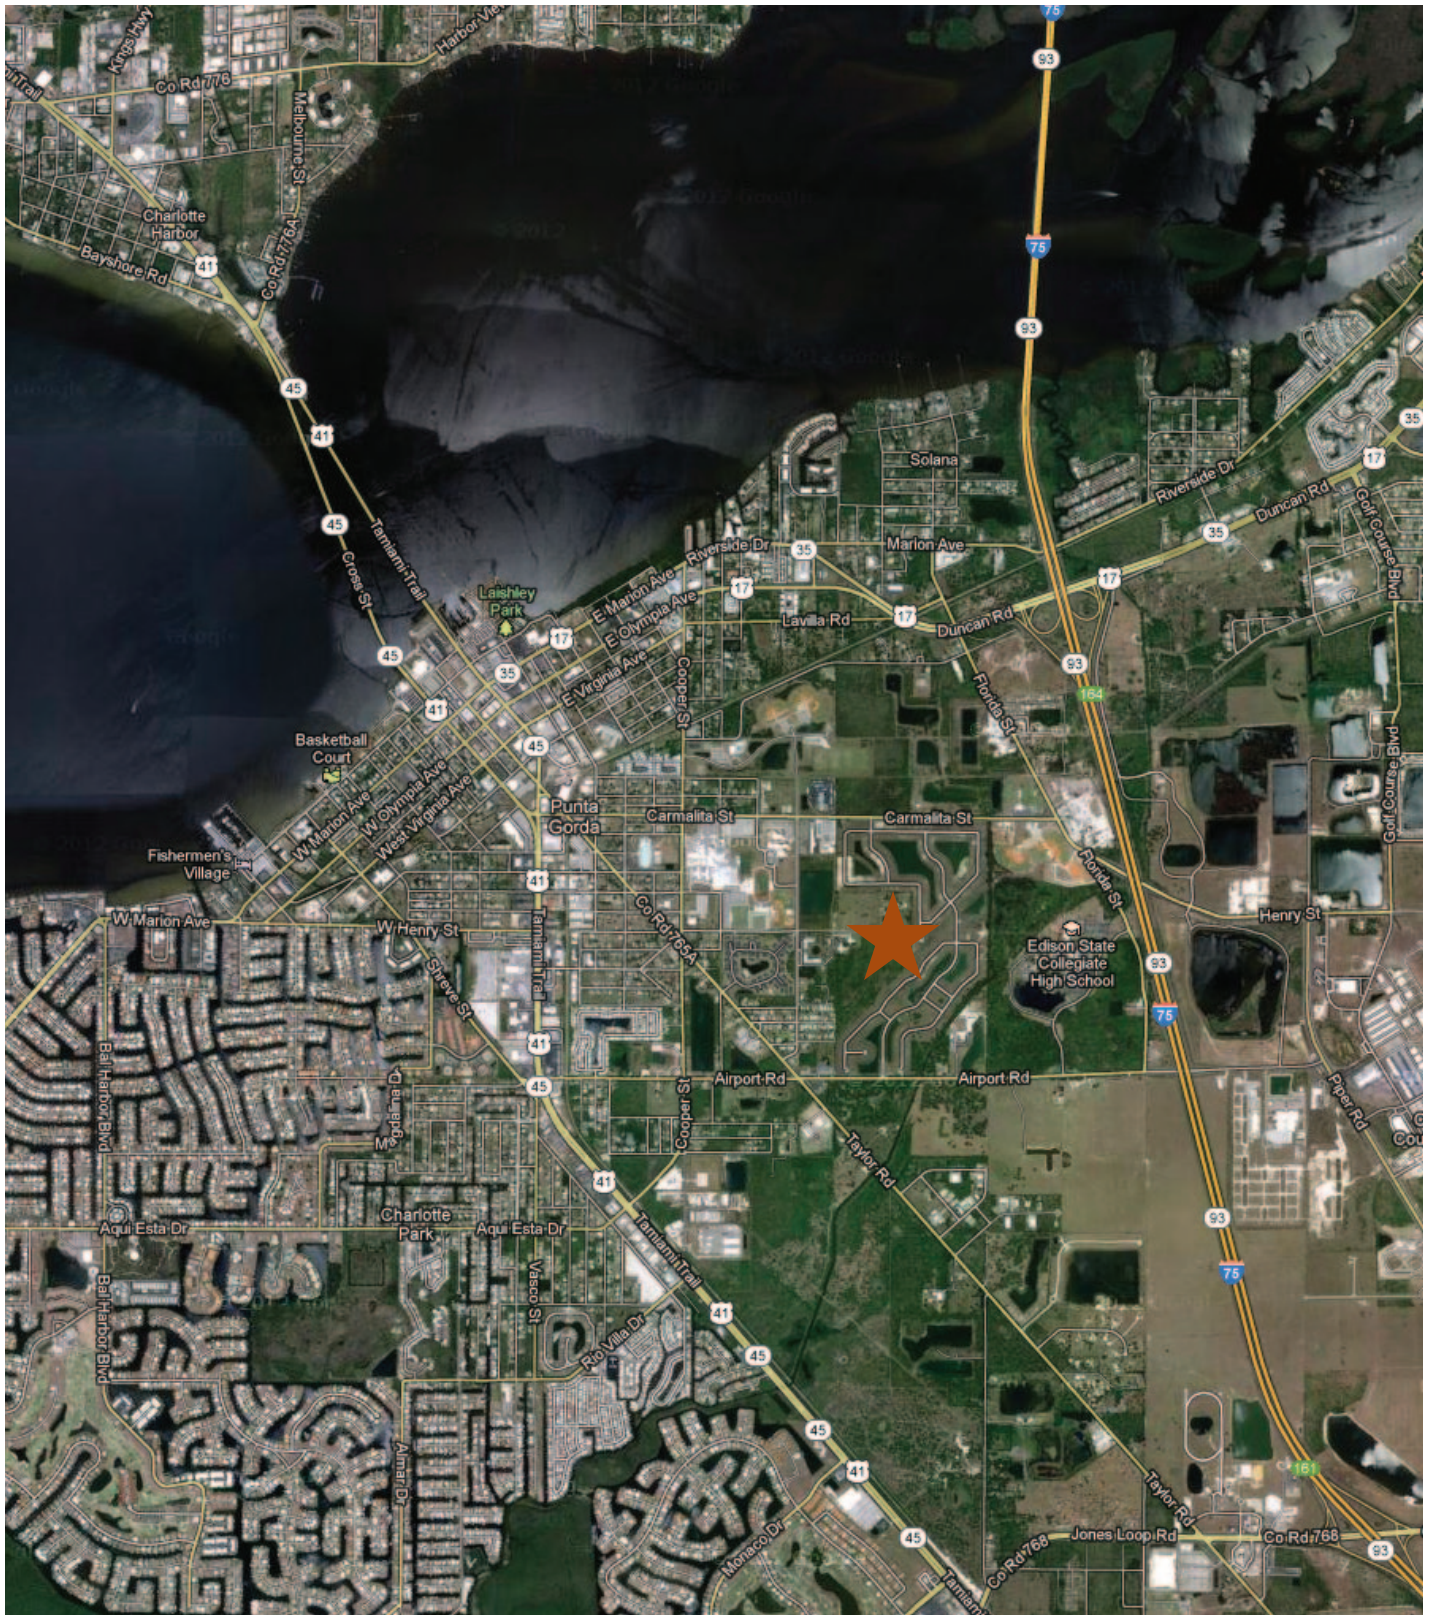

REGIONAL MAP

WATERFORD
ESTATES

5020 W. Linebaugh Ave., Suite 250
Tampa, Florida 33624
phone 813 915-3449
fax 813 915-0649
www.LernerAdvisors.com

LOCAL AERIAL

WATERFORD
ESTATES

5020 W. Linebaugh Ave., Suite 250
Tampa, Florida 33624
phone 813 915-3449
fax 813 915-0649
www.LernerAdvisors.com