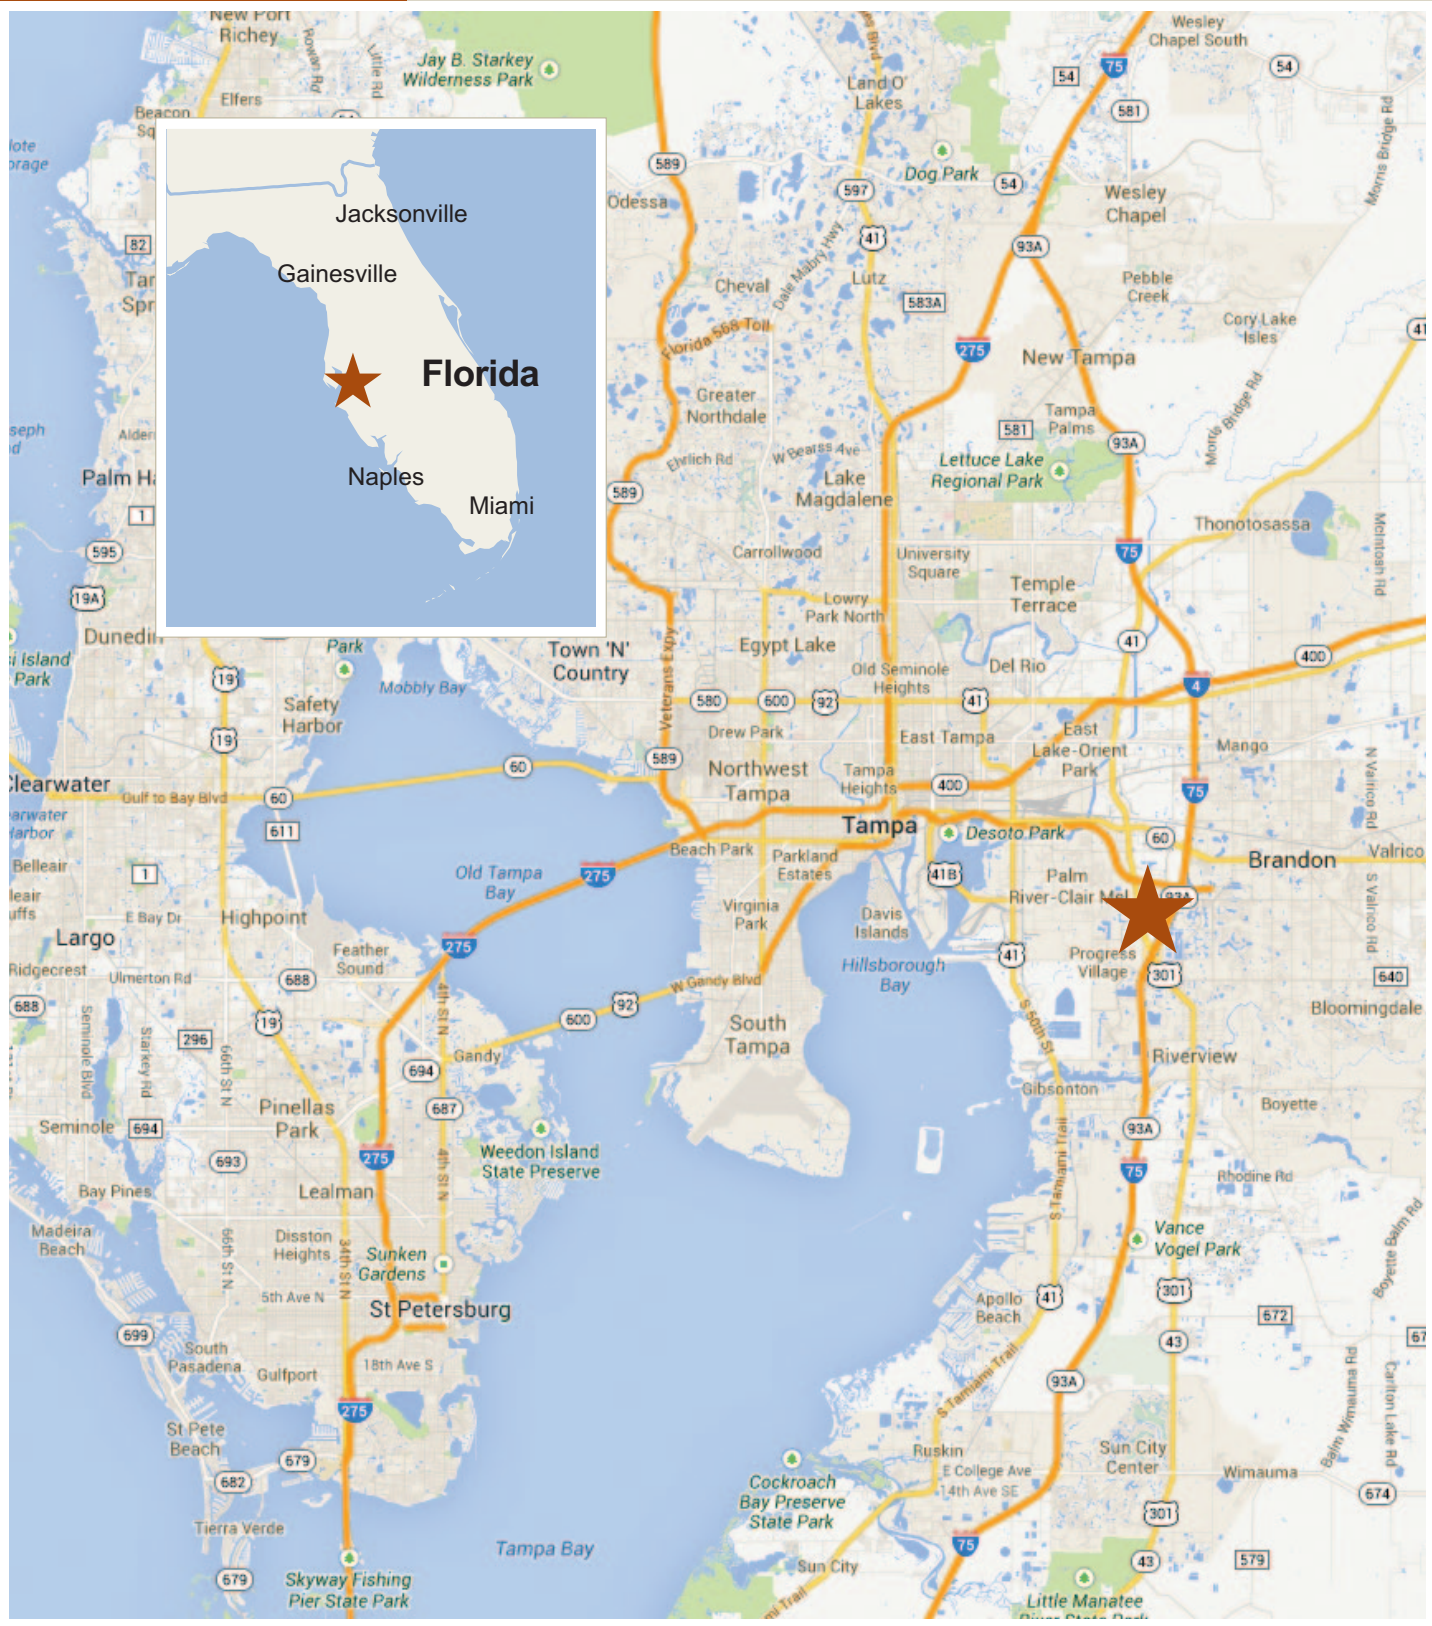

REGIONAL MAP

MISSION VILLAGE
AT PALM RIVER

LERNER
REAL ESTATE ADVISORS
REALTY

5020 W. Linebaugh Ave., Suite 250
Tampa, Florida 33624
phone 813 915-3449
fax 813 915-0649
www.LernerAdvisors.com