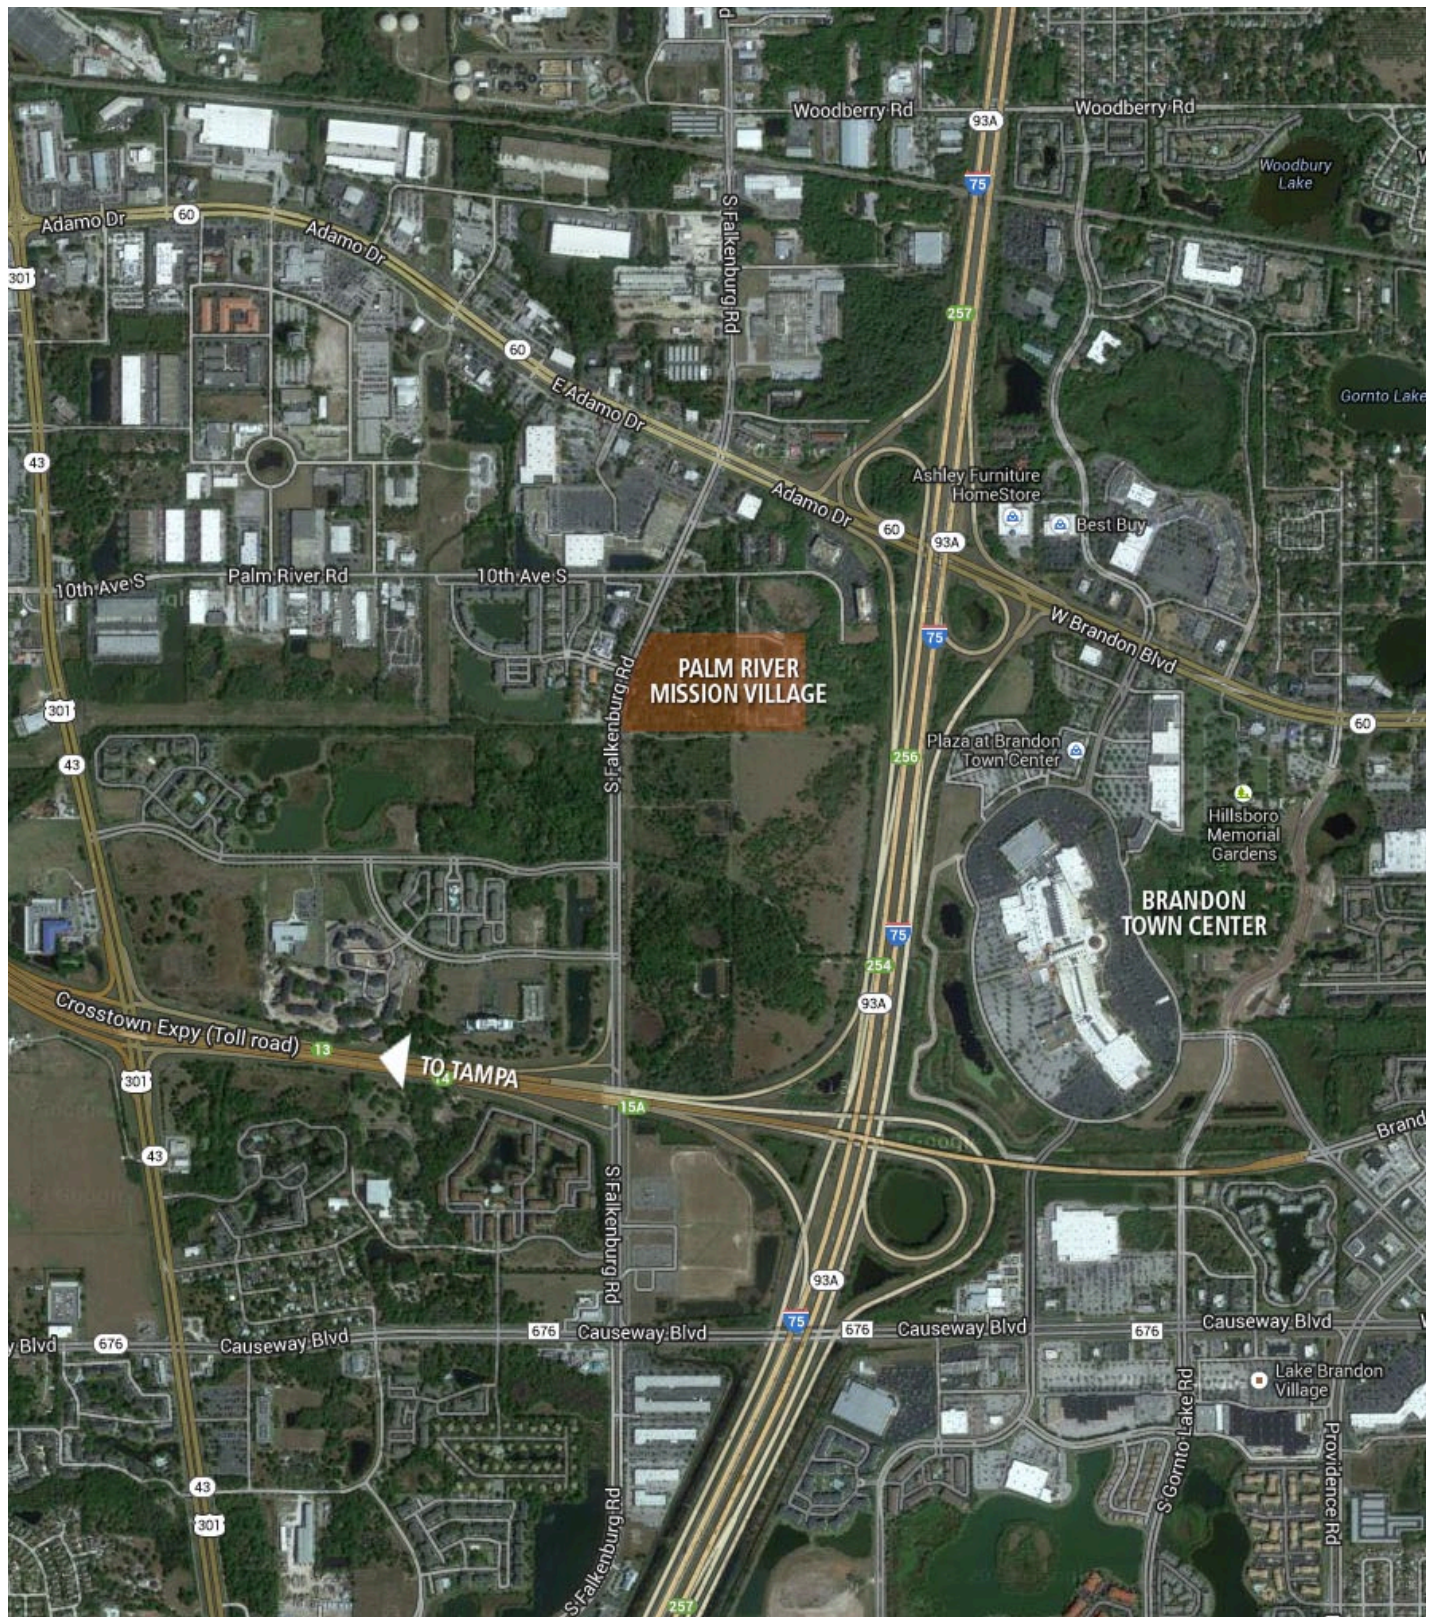

LOCAL AERIAL

MISSION VILLAGE
AT PALM RIVER